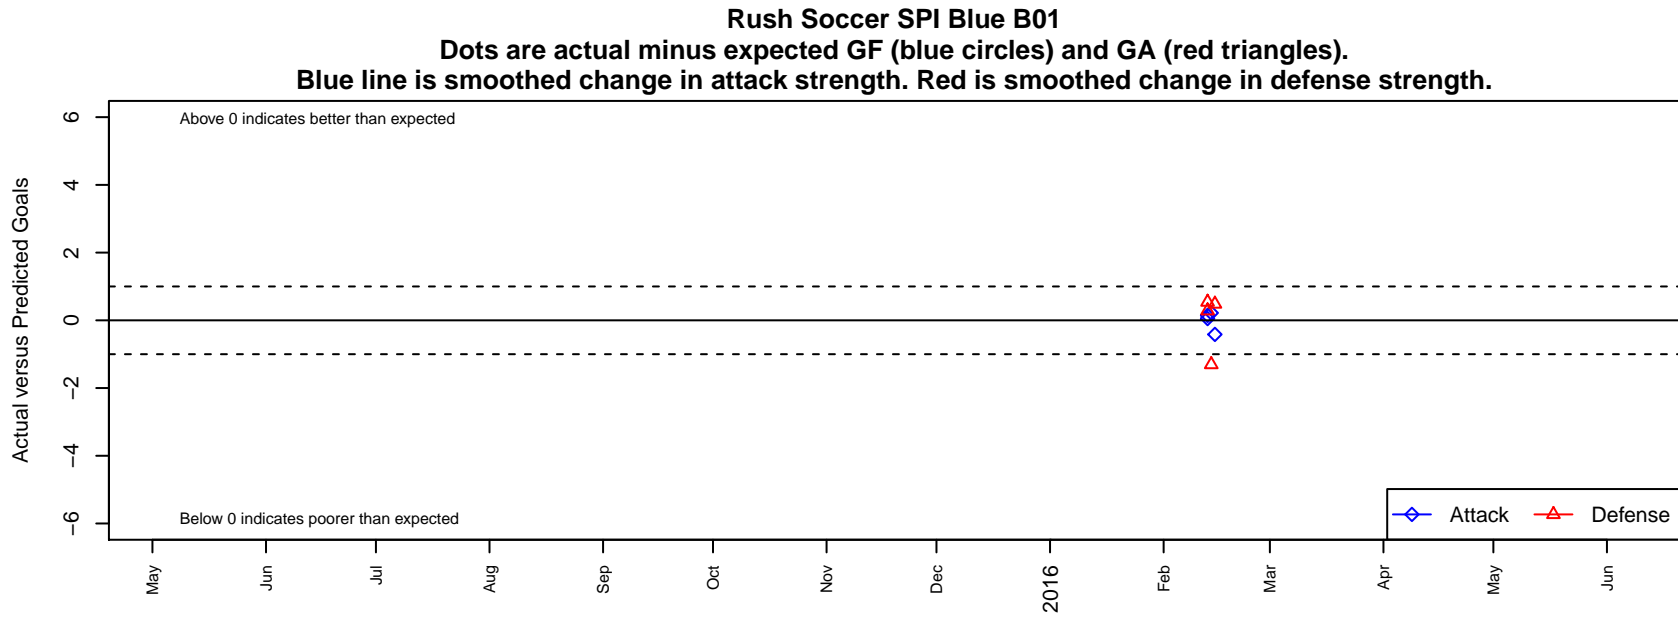

# Rush Soccer SPI Blue B01

, CO  
B01 total strength=1517  
attack=6.88 defense=20.94

alt names used: RUSH SOCCER (SPI) RUSH SELECT 01/02 B  
Venues played: 2015 PDT Phoenix Premier – Red U14

<b>date</b>	<b>home</b>		<b>away</b>		<b>venue</b>	<b>pred.home</b>	<b>pred.away</b>
2016-02-15	Pateadores IER B01	0	Rush Soccer SPI Blue B01	0	2015 PDT Phoenix Premier – Red U14	0.48	0.42
2016-02-14	Albion SC White B01	2	Rush Soccer SPI Blue B01	1	2015 PDT Phoenix Premier – Red U14	0.69	0.78
2016-02-13	Rush Soccer SPI Blue B01	1	Crossfire Foundation ADP 2002B	0	2015 PDT Phoenix Premier – Red U14	0.95	0.54
2016-02-13	Rush Soccer SPI Blue B01	1	FC United Select 1 B01	0	2015 PDT Phoenix Premier – Red U14	0.85	0.28